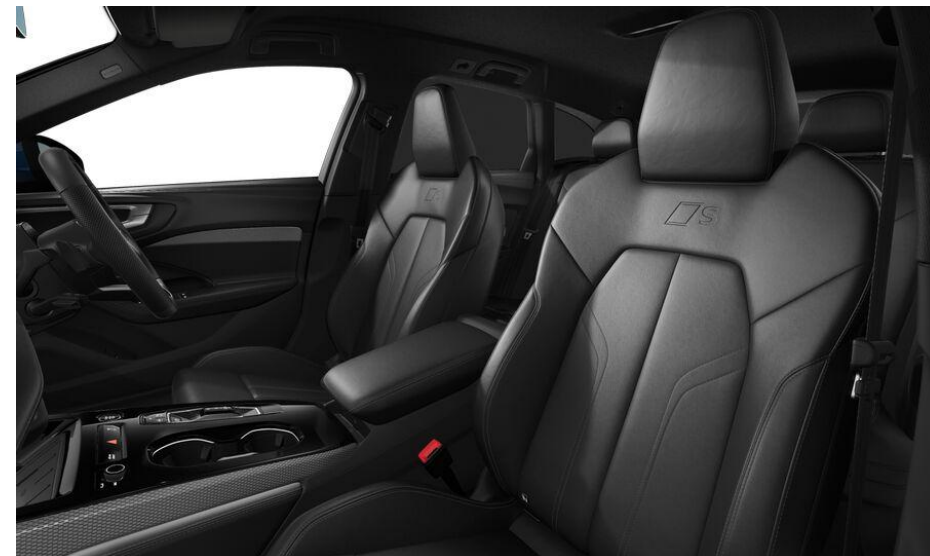

- 4-way lumbar support for the front seats
- Sport seats, front

Interior Equipment

- Ambient lighting package plus
- Inlays, matt brushed aluminum with linear embossing, Anthracite
- Interior S with sport seats in leather/artificial leather combination, Black
- Leather/artificial leather combination with S emblem
- Sport leather steering wheel, 3-spoke, flat top and bottom with multifunction and shift paddles
- Steering wheel trim in chrome look, S emblem, st. wheel grips in perforated leather and contrasting stitching
- Upper and lower interior elements with contrasting stitching
- Wraparound interior elements in artificial leather